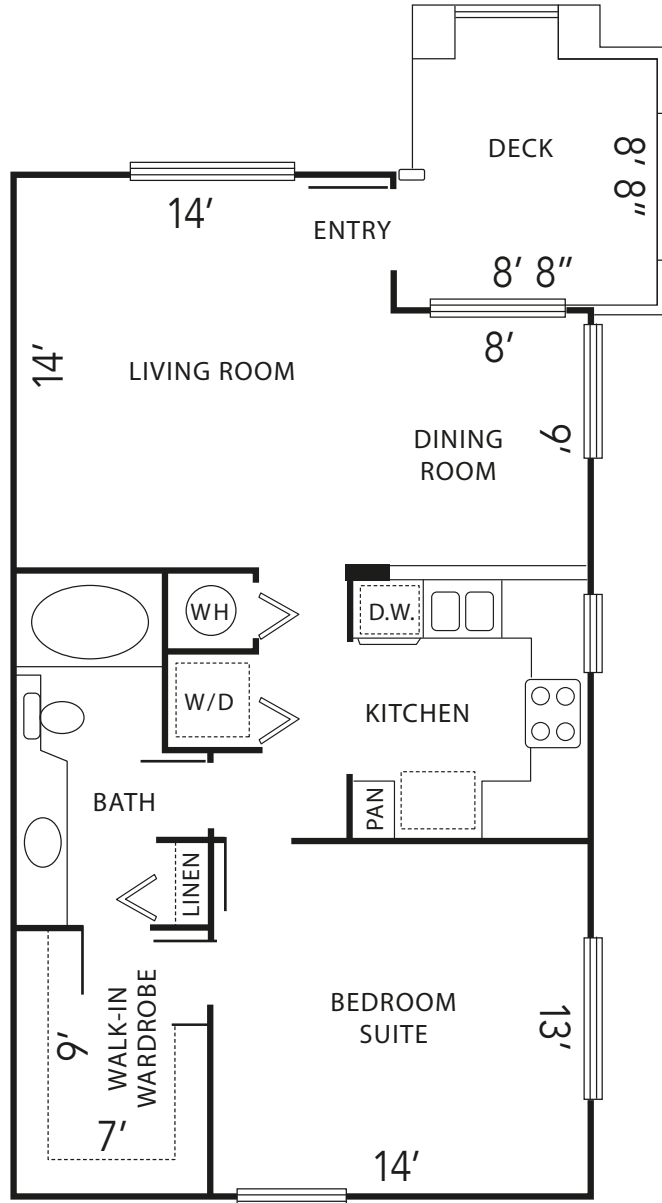

PLAN A

1 Bedroom, 1 Bath - 764 sq ft

(dimensions are approximate)

SANTA FE
VILLAGE

APARTMENT HOMES

www.farwestapartments.com