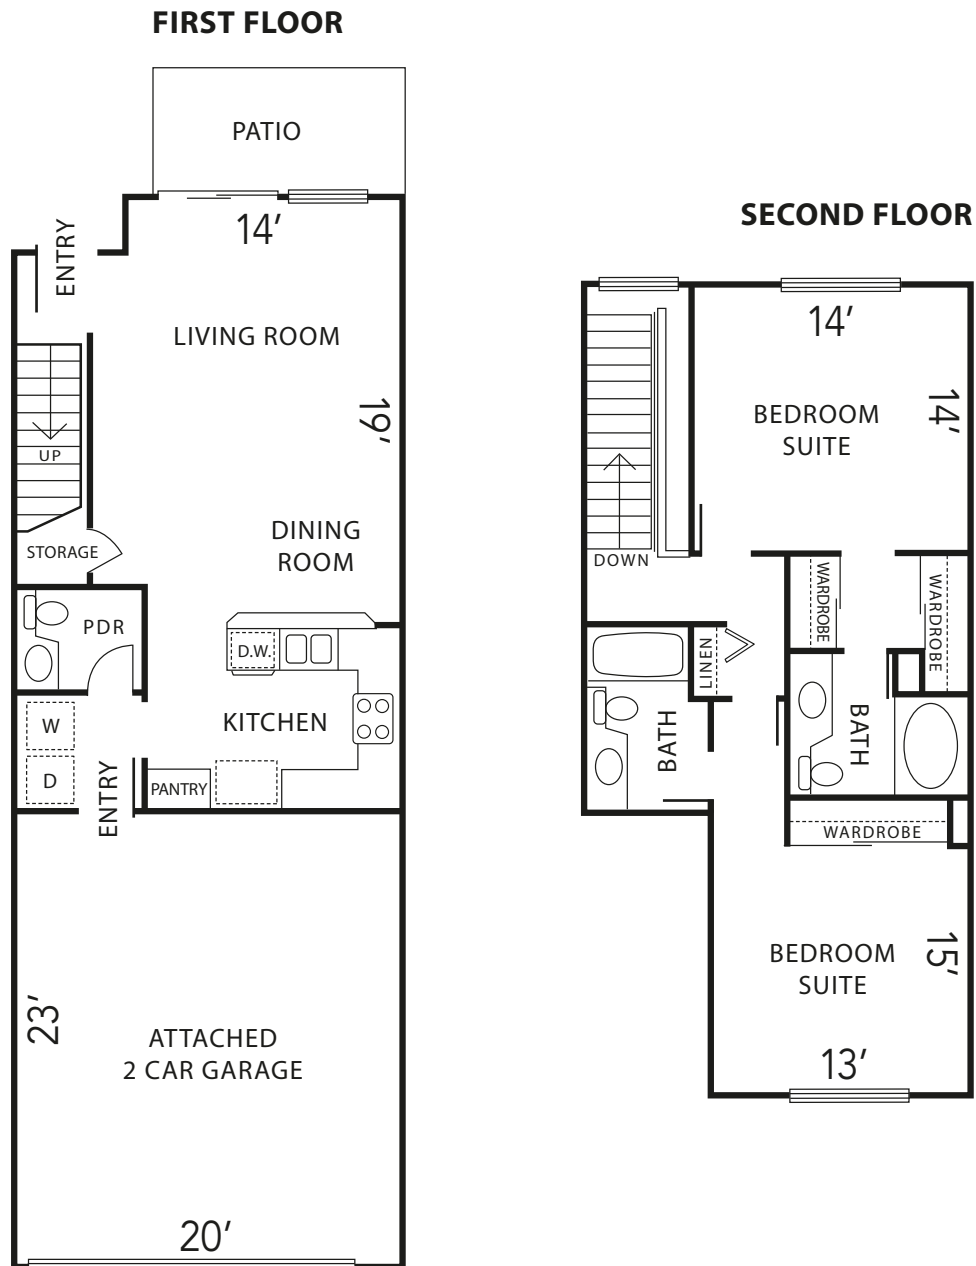

# PLAN C

2 Bedroom, 2 1/2 Bath Townhome - 1242 sq ft  
(dimensions are approximate)

**SANTA FE**  
VILLAGE

APARTMENT HOMES

[www.farwestapartments.com](http://www.farwestapartments.com)